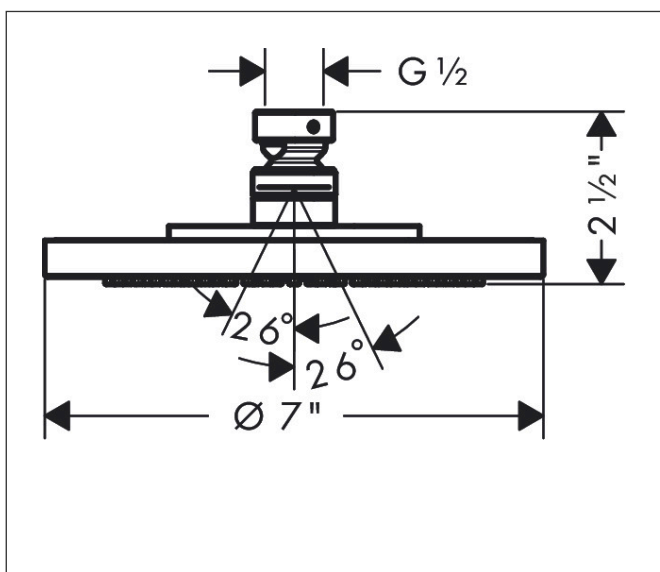

Brand	AXOR
Art. Name	AXOR Starck Showerhead 180 1-Jet, 2.5 GPM PowderRain
Art. Nr.	28615341
Surface	brushed black chrome
Pos.	1

Product Picture

Features

- Shower head size: 180 mm
- Spray modes: PowderRain
- 75 no-clog spray channels
- Spray face finish: Fully-finished matching spray face
- Flow: 2.5 GPM (9.5 L/Min)

Drawing

Technology

Spray Types