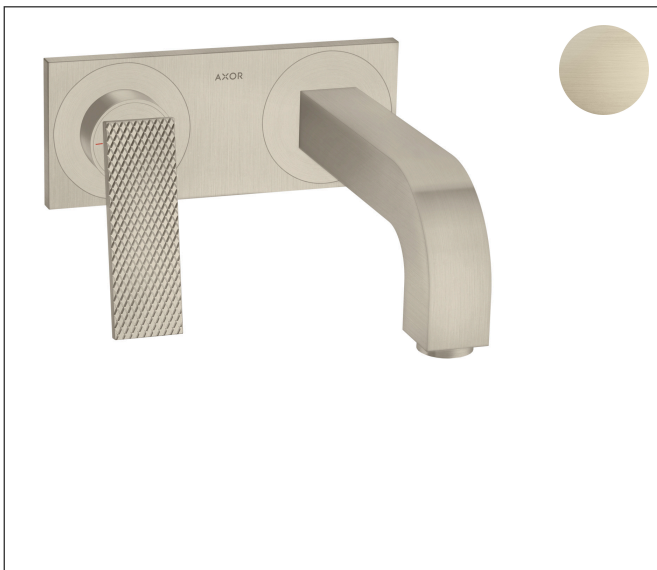

Brand AXOR
 Art. Name **AXOR Citterio** Wall-Mounted Single-Handle Faucet Trim with Base Plate- Rhombic Cut, 1.2 GPM
 Art. Nr. 39171821
 Surface brushed nickel
 Pos. 1

Product Picture

Features

- Consists of: Wall-Mounted Single-Handle Faucet Trim, Pop-up assembly
- Spray modes: Aerated spray
- Flow: 1.2 GPM (4.5 L/Min)
- Ceramic cartridge
- Non-closing waste set
- Does not include: Basic set

Drawing

Technology