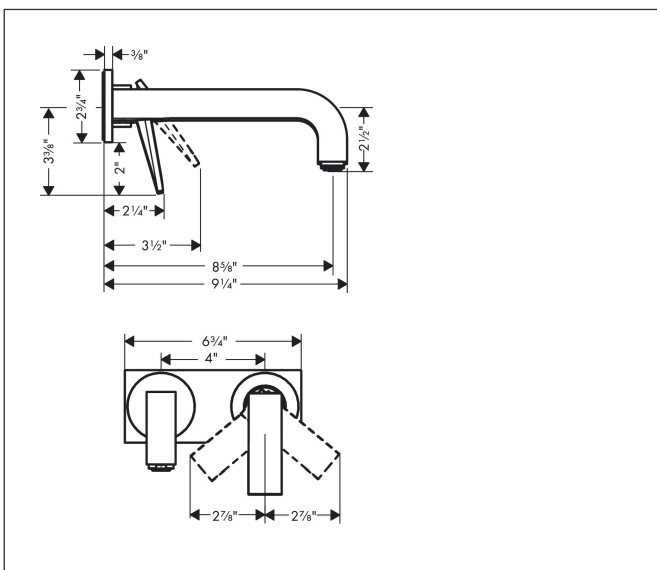

Brand AXOR
 Art. Name **AXOR Citterio** Wall-Mounted Single-Handle Faucet Trim with Base Plate- Rhombic Cut, 1.2 GPM
 Art. Nr. 39171821
 Surface brushed nickel
 Pos. 1

Product Picture

Features

- Consists of: Wall-Mounted Single-Handle Faucet Trim, Pop-up assembly
- Spray modes: Aerated spray
- Flow: 1.2 GPM (4.5 L/Min)
- Ceramic cartridge
- Non-closing waste set
- Does not include: Basic set

Drawing

Technology