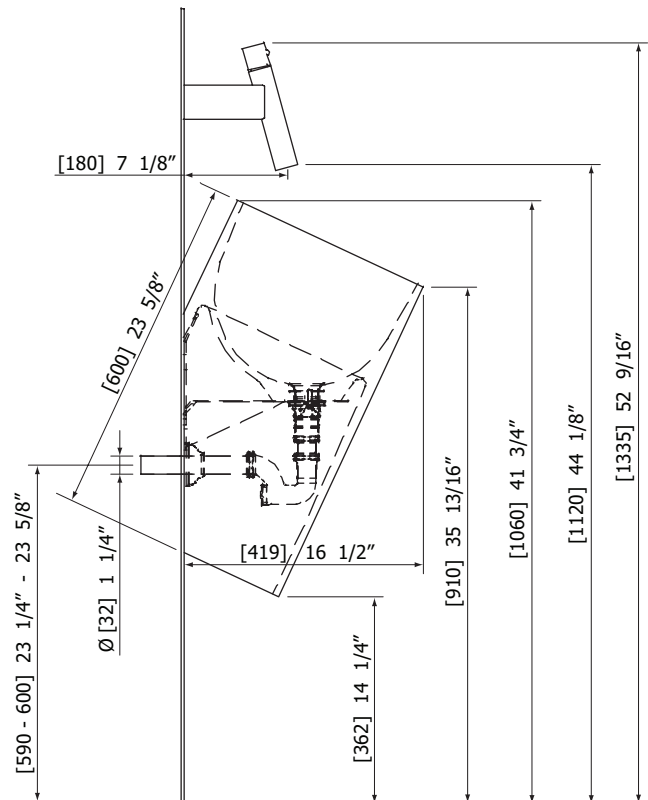

FEATURES

Cristalplant™ construction
 Pop-up drain # ABDR51992
 P-trap # ABFC51987

COLOR

White (wh)

WARRANTY

Residential: Limited lifetime warranty to original purchaser
 Commercial: Two year warranty
 (Complete warranty available at www.aquabross.com/warranty)

SPECS AT LARGE

Total diameter: 14 1/4"

Total height: 23 3/4"

EXPLOSION PARTS