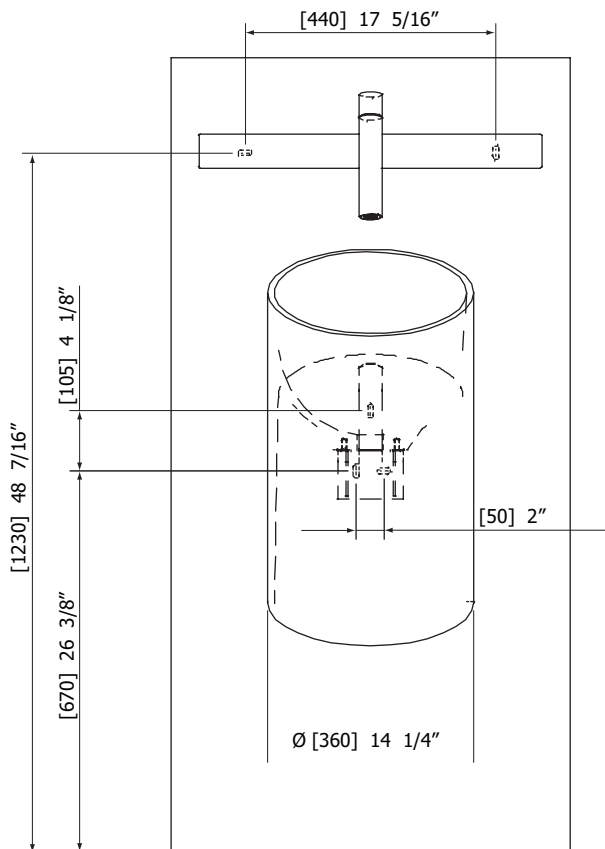

FEATURES

Cristalplant™ construction
 Pop-up drain # ABDR51992
 P-trap # ABFC51987

COLOR

White (wh)

WARRANTY

Residential: Limited lifetime warranty to original purchaser
 Commercial: Two year warranty
 (Complete warranty available at www.aquabross.com/warranty)

SPECS AT LARGE

Total diameter: 14 1/4"

Total height: 23 3/4"

EXPLOSION PARTS