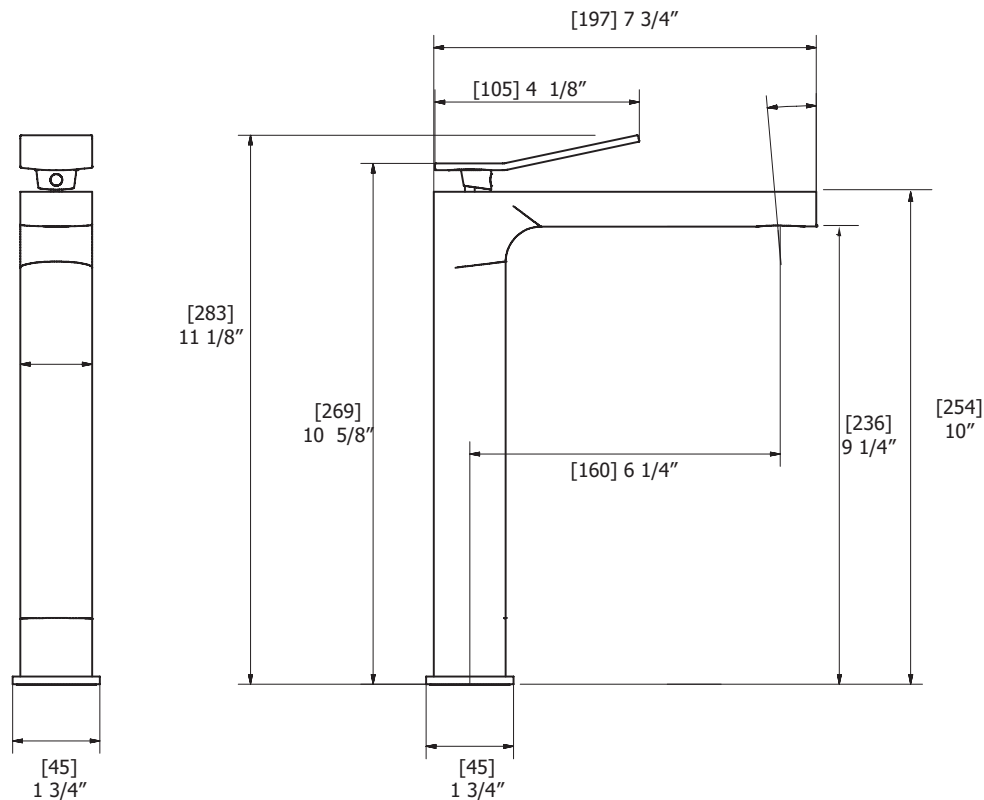

## FEATURES

Solid brass construction - **LEAD FREE**  
 Single-hole lavatory faucet  
 Single volume and temperature control  
 Aerated water flow (recessed aerator)  
 Pop-up drain with overflow # ABDRO0699  
 Ceramic cartridge #ABCA19099  
 3/8" connection  
 18" stainless steel braided supply hose

## SPECS AT LARGE

Overall spout projection: 7 3/4"      Flow rate: 1.5 gpm at 45psi  
 CC spout projection: 6 1/4"      Mounting hole: 1 3/8"  
 Total spout height: 11 1/8"      Counter depth: 1 3/8"

Item	Code	Description
1	ABFC19075	Handle
2	ABFC19076	Cartridge retainer
3	ABCA19099	Cartridge
4	ABFC19677	Faucet body