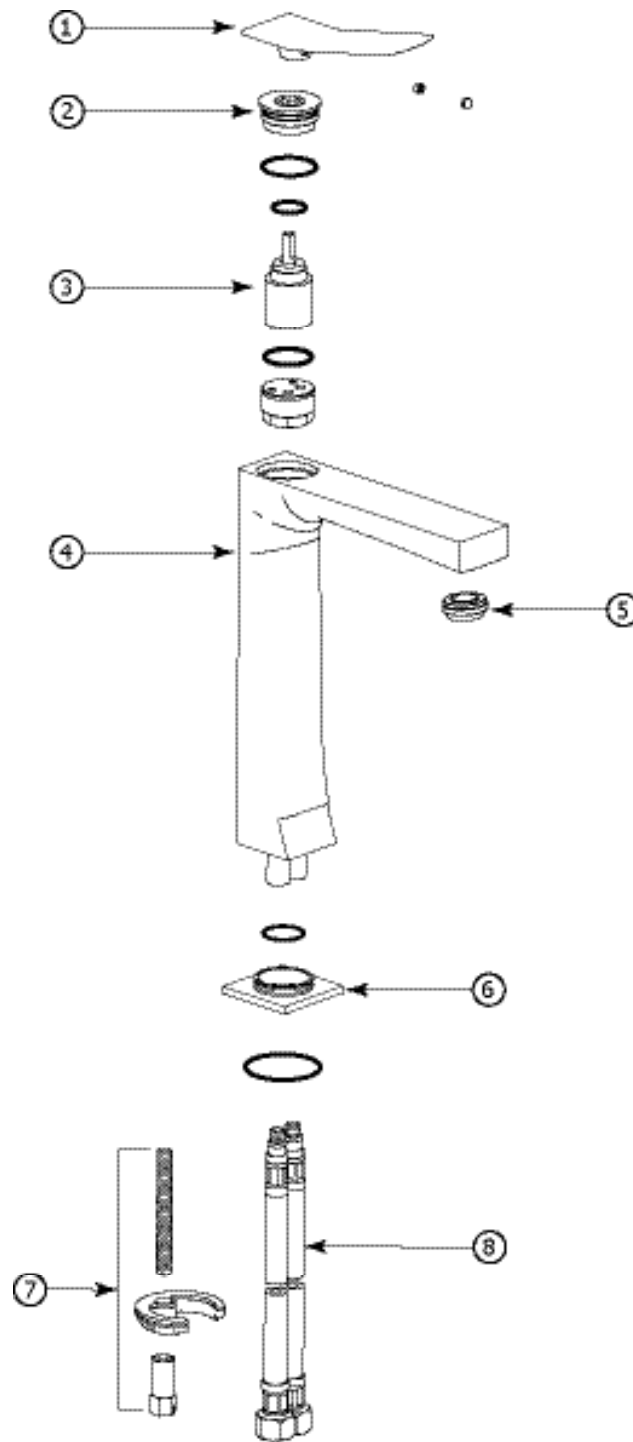

## FEATURES

Solid brass construction - **LEAD FREE**  
 Single-hole lavatory faucet  
 Single volume and temperature control  
 Aerated water flow (recessed aerator)  
 Pop-up drain with overflow # ABDRO0699  
 Ceramic cartridge #ABCA19099  
 3/8" connection  
 18" stainless steel braided supply hose

## SPECS AT LARGE

Overall spout projection: 7 3/4"      Flow rate: 1.5 gpm at 45psi  
 CC spout projection: 6 1/4"      Mounting hole: 1 3/8"  
 Total spout height: 11 1/8"      Counter depth: 1 3/8"

Item	Code	Description
1	ABFC19075	Handle
2	ABFC19076	Cartridge retainer
3	ABCA19099	Cartridge
4	ABFC19677	Faucet body