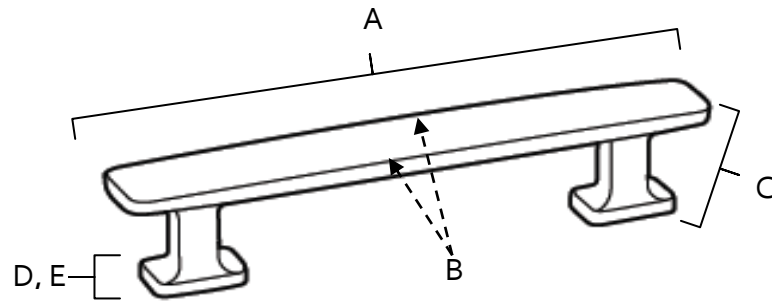

SPECIFICATIONS

Cloud

Appliance / Drawer Pull

FEATURES

- Modern styling
- Multiple finishes
- Concealed installation

WARRANTY

Limited lifetime

FINISHES

- Polished Chrome (PC)
- Polished Brass (PB)
- Bronze (BRZ)
- Chocolate Bronze (CHBRZ)
- Pewter (PEW)
- Polished Nickel (PN)
- Satin Nickel (SN)

MATERIAL

Brass

Item#	A	B	C	D	E(L)	F(W)
D252-8	9 1/4"	1"	8"	1 1/2"	3/4"	5/8"
D252-12	13 1/2"	1 1/8"	12"	2"	7/8"	3/4"
D252-18	19 1/2"	1 1/4"	18"	2 1/4"	7/8"	3/4"

KEY:

- A - Overall Length
- B - Handle Width
- C - Center to Center
- D - Projection
- E - Mount Length
- F - Mount Width

NOTE: Dimensions and specifications are subject to change without notice.

T 818.882.6028 F 818.700.1540 www.alnoinc.com