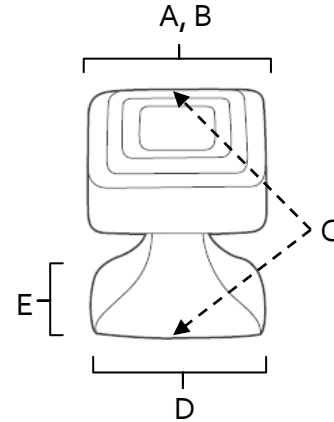

**PRODUCT SHEET**

**SPECIFICATIONS**

**CUBE  
KNOB**

**FEATURES**

- Contemporary styling
- Multiple finishes
- Concealed installation

**WARRANTY**

Limited lifetime

**FINISHES**

- Polished Brass (PB)
- Polished Brass/Non-lacquered (PB/NL)
- Polished Chrome (PC)
- Bronze (BRZ)
- Chocolate Bronze (CHBRZ)
- Polished Nickel (PN)
- Satin Nickel (SN)

**MATERIAL**

Brass

Item#	A	B	C	D	E
<b>A985-1</b>	1"	1"	1 1/4"	1"	5/8"
<b>A985-14</b>	1 1/4"	1 1/4"	1 3/8"	1 1/8"	11/16"

**KEY:**

- A - Length
- B - Width
- C - Projection
- D - Mount Length
- E - Mount Width

NOTE: Dimensions and specifications are subject to change without notice.