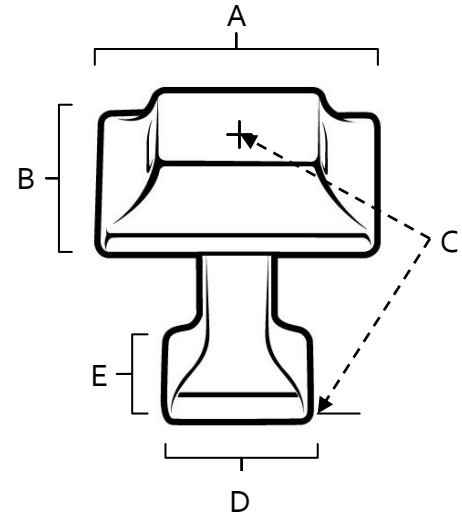

SPECIFICATIONS

MILLENNIUM
SQUARE KNOBS

FEATURES

Modern styling
Multiple finishes
Concealed installation

WARRANTY

Limited lifetime

FINISHES

Bronze (BRZ)
Matte Black (MB)
Polished Chrome (PC)
Polished Nickel (PN)
Satin Brass (SB)
Satin Nickel (SN)

MATERIAL

Brass

Item#	A	B	C	D	E
A950-1	1"	1"	1"	1/2"	1/2"
A950-14	1 1/4"	1 1/4"	1"	5/8"	5/8"

KEY:

A - Length
B - Width
C - Projection
D - Mount Length
E - Mount Width

NOTE: Dimensions and specifications are subject to change without notice.