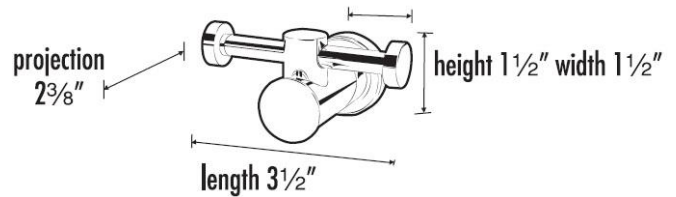

SPECIFICATIONS

INFINITY
DOUBLE ROBE HOOK

FEATURES

Modern styling
Multiple finishes
Concealed installation

WARRANTY

Limited lifetime

FINISHES

Polished Brass/Non-lacquered (PB/NL)
Polished Chrome (PC)
Polished Nickel (PN)
Satin Nickel (SN)