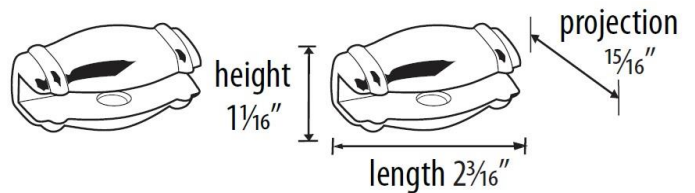

SPECIFICATIONS

**CHARLIE'S COLLECTION
SHELF BRACKETS**

FEATURES

Transitional styling
Multiple finishes
Concealed installation

WARRANTY

Limited lifetime

FINISHES

Polished Brass (PB)
Polished Brass/Non-lacquered (PB/NL)
Polished Chrome (PC)
Barcelona (BARC)
Bronze (BRZ)
Chocolate Bronze (CHBRZ)
Polished Nickel (PN)
Satin Nickel (SN)

MATERIAL

Brass

Item#

A6750

NOTE: Dimensions and specifications are subject to change without notice.