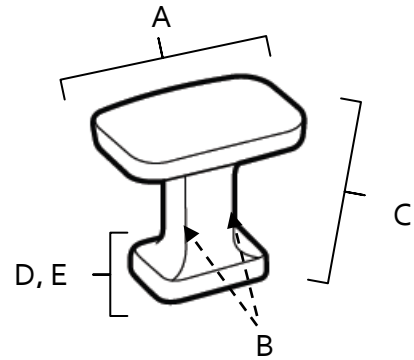

SPECIFICATIONS

Cloud

1 1/2" Knob

FEATURES

- Modern styling
- Multiple finishes
- Concealed installation

WARRANTY

Limited lifetime

FINISHES

- Polished Chrome (PC)
- Polished Brass (PB)
- Bronze (BRZ)
- Chocolate Bronze (CHBRZ)
- Pewter (PEW)
- Polished Nickel (PN)
- Satin Nickel (SN)

MATERIAL

Brass

Item#	A	B	C	D(L)	E (W)
A252-38	1 1/2"	5/16"	1 1/8"	3/4"	1/2"

KEY:

- A - Overall Length
- B - Handle Width
- C - Projection
- D - Mount Length
- E - Mount Width

NOTE: Dimensions and specifications are subject to change without notice.