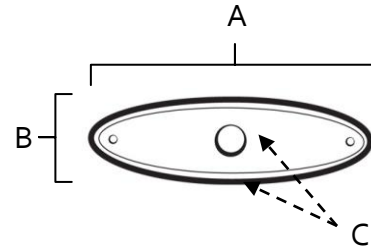

SPECIFICATIONS

ESCUTCHEON
OVAL

FEATURES

- Modern styling
- Multiple finishes
- Concealed installation

WARRANTY

Limited lifetime

FINISHES

- Antique English (AE)
- Antique English Matte (AEM)
- Barcelona (BARC)
- Bronze (BRZ)
- Chocolate Bronze (CHBRZ)
- Matte Black (MB)
- Polished Antique (PA)
- Polished Brass (PB)
- Polished Chrome (PC)
- Polished Nickel (PN)
- Satin Nickel (SN)

MATERIAL

Brass

Item#	A	B	C
A1225-3	3"	7/8"	1/8"

KEY:

- A - Length
- B - Width
- C - Projection

NOTE: Dimensions and specifications are subject to change without notice.